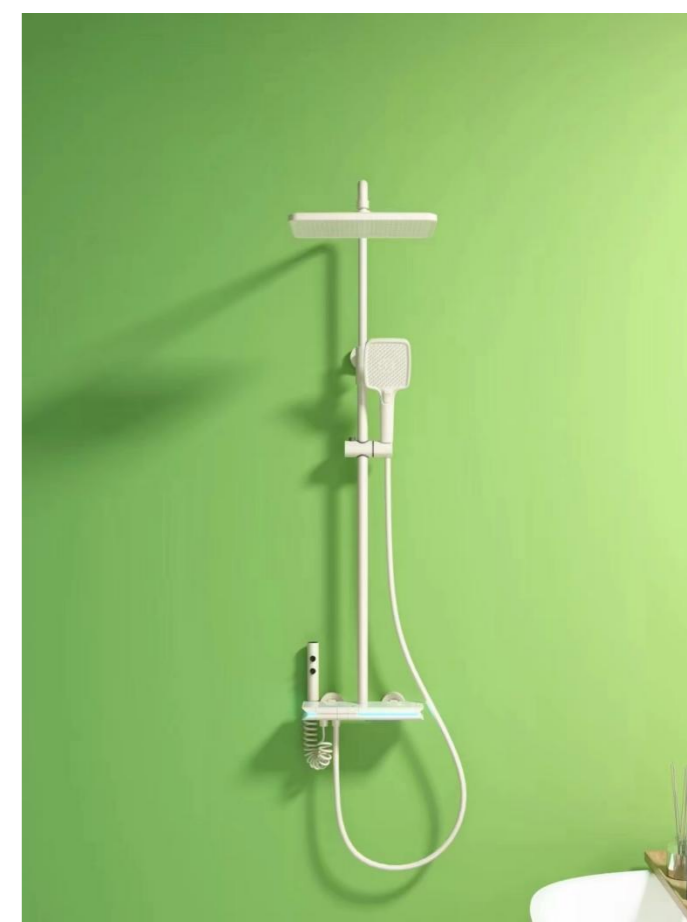

H81-MW

Chrome (铬)

H81

四功能数显花洒

4-Function of digital display

主体材质: 铜/Material: Brass

Grey (枪灰)

Brushed Gold (拉丝金)