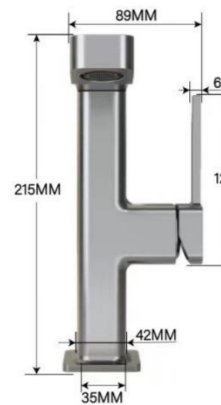

Gold/ 鎏金色

Rose gold/ 玫瑰金

THE elevated version

加高款

M66-1--C

Chrome (铬)

M66-1-W

White(白)