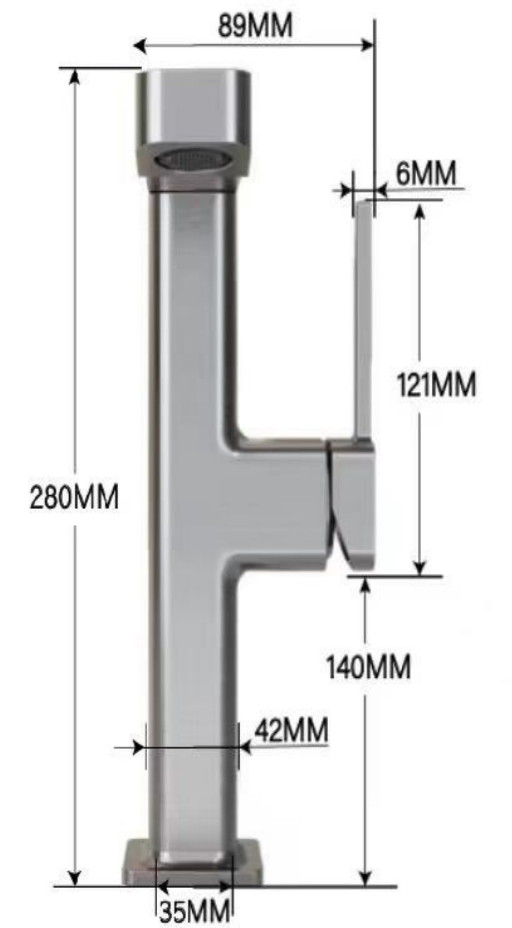

Gold/ 鎏金色

Rose gold/ 玫瑰金

THE elevated version

加高款

M66-1--C

Chrome (铬)

M66-1-W

White(白)