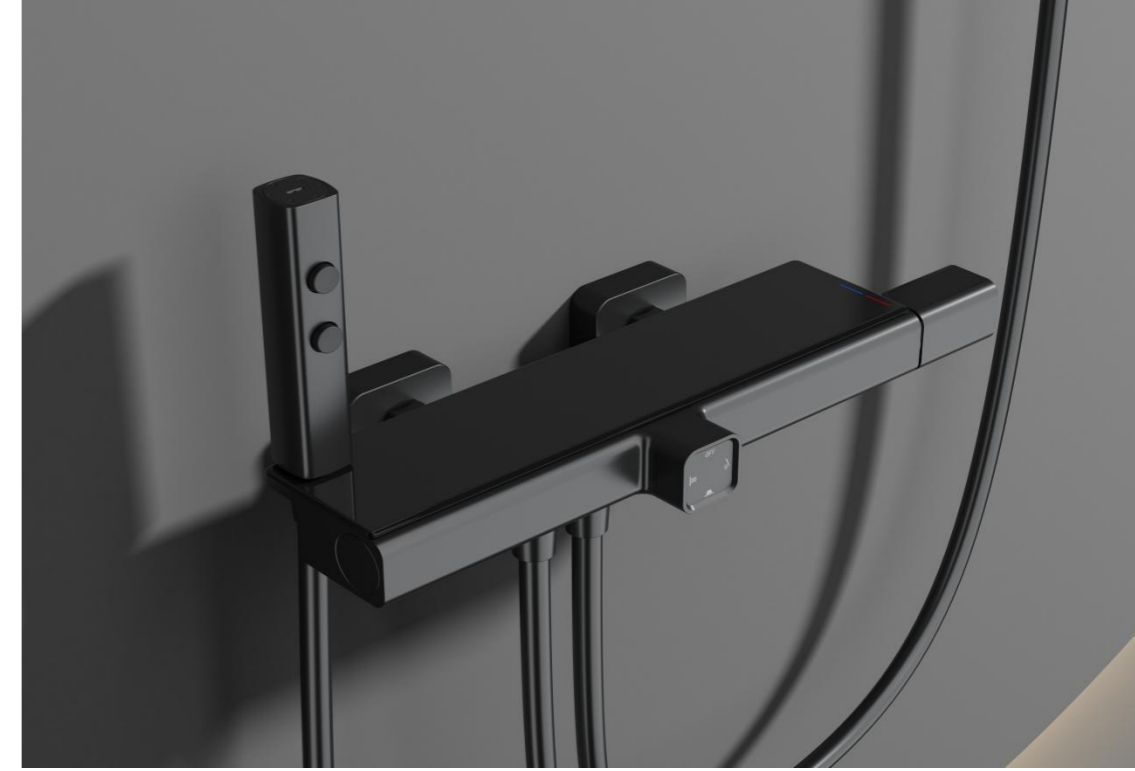

H82
三功能花洒
3-Function

主体材质: 铜/Material: Brass